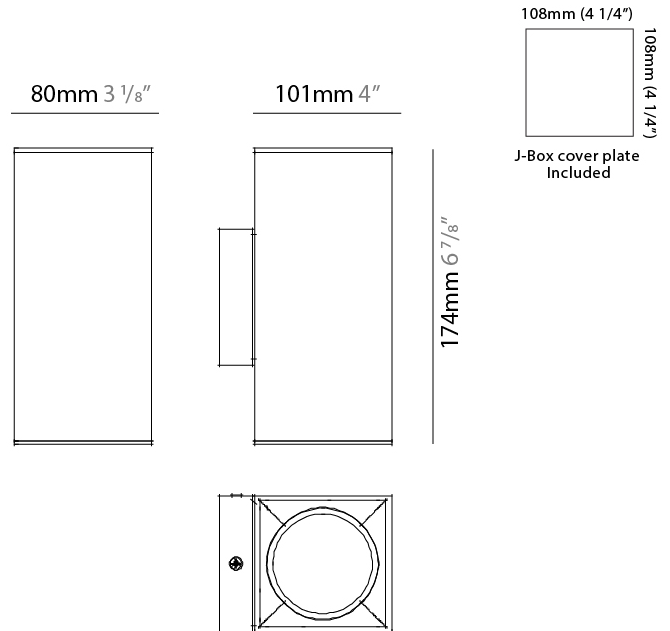

DAU SINGLE SURFACE

D93044- : D93044-BAL

base number

1. To build a product code in our configurator select the specify button on the base model # product page
2. To build a manual product code on this datasheet choose from the options listed below in blue font and add the suffix to the base model #

GENERAL

Series: Dau _____
Subseries: Dau Single _____
Partner: Milan _____
Division: Design _____
Installation: Surface _____
Product Type: Wall Surface _____
Mounting Location: Wall _____
Light Distribution: Direct / Indirect _____

PHYSICAL

Shape: Rectangle _____
Length (mm): 80 _____
Length (in): 3 1/8" _____
Height (mm): 174 _____
Depth (mm): 101 _____
Height (in): 6 7/8" _____
Depth (in): 4 _____
Extension (mm): 101 _____
Extension (in): 4 _____
Weight (kg): 1.23 _____
Weight (lbs): 2.71 _____
Fixture Material: Extruded Aluminum _____

ELECTRICAL

Number of Lamps: 2 _____
Lamp Type: LED Retrofit _____
Lamp Shape: MR16 _____
Bulb Included: Bulb Not Included _____
Total Output Wattage (W): 10 _____
Max. Wattage Per Lamp (W): 5 _____
Lamp Base: GU10 _____
Input Voltage (V): 120Vac Direct Line _____

LED

OPTICAL

RATINGS AND CERTIFICATIONS

Certified By: CSA Certified to UL and CSA Standards _____
IP rating: IP20 _____